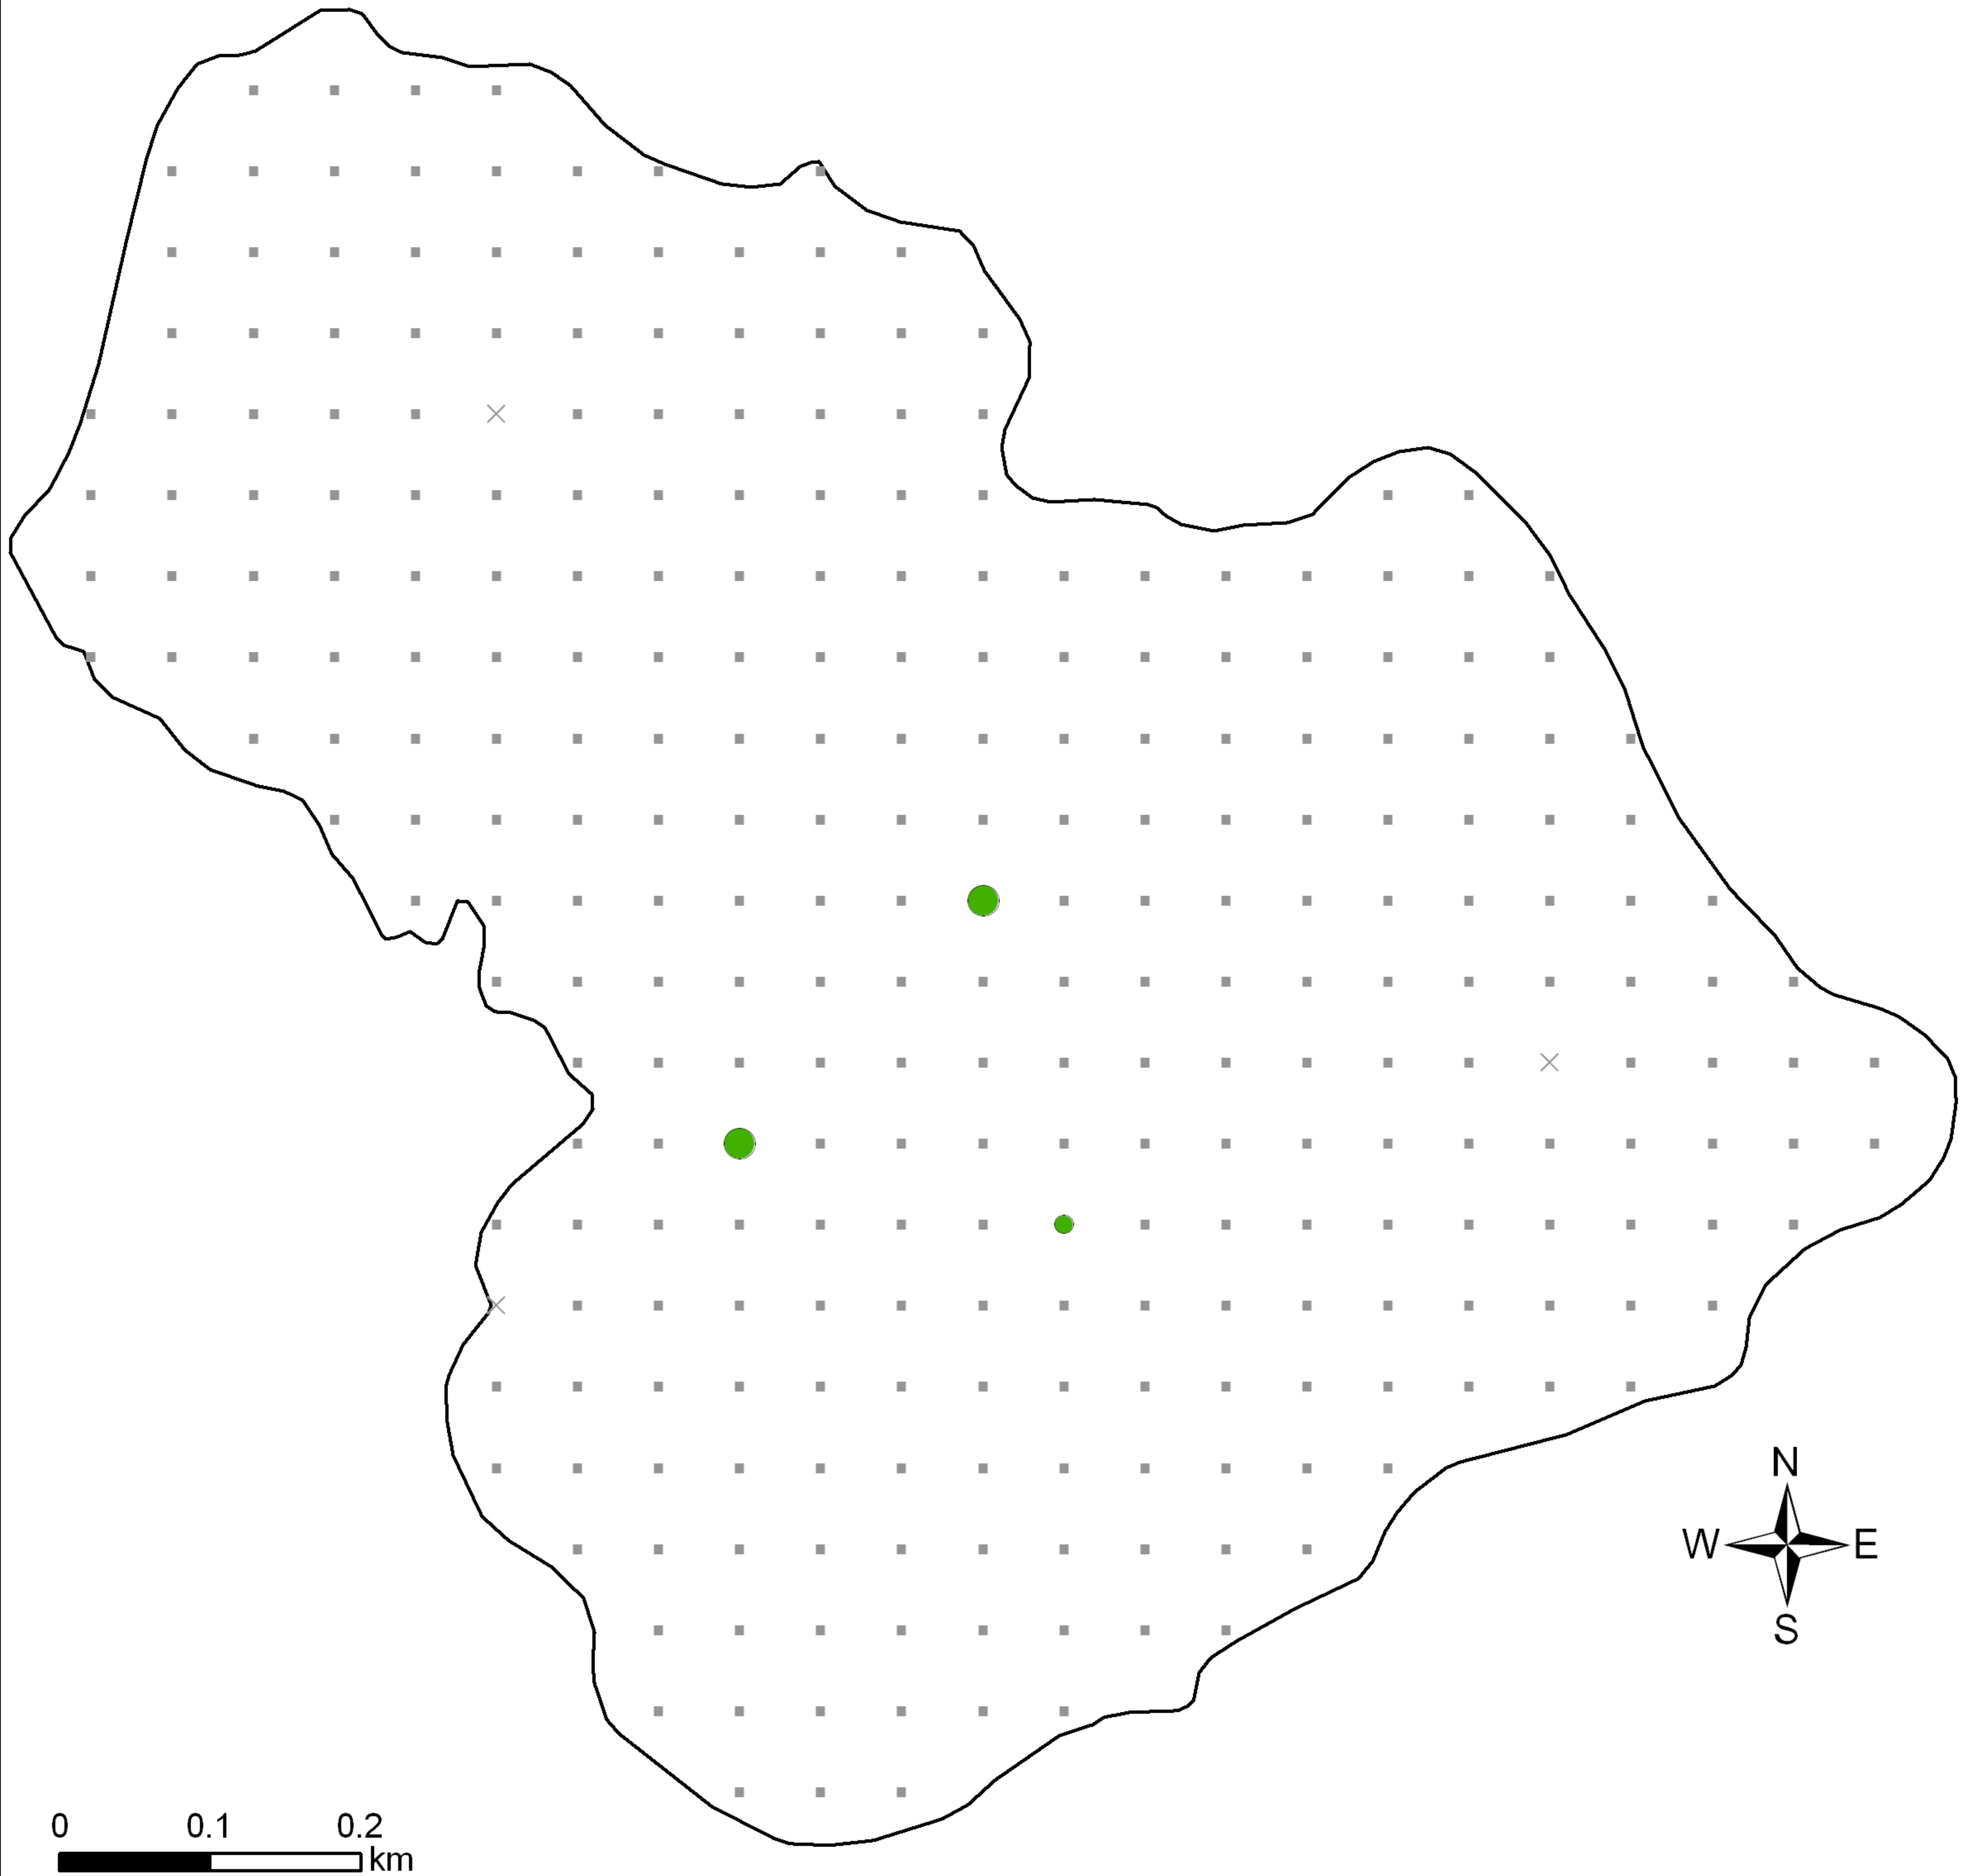

# Kettle Moraine Lake - Fond du Lac County

## June 21, 2010

Illustration of Rake Fullness Rating

Eurasian Water Milfoil Rake Fullness Rating

<http://dnr.wi.gov>